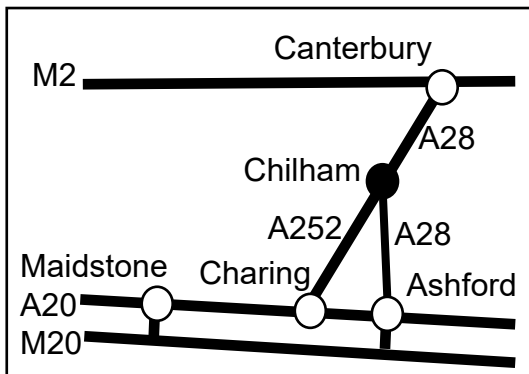

For further details please contact
Narjleen on 07805 409612 or Fiona on 01303 271735
or email chilhamcraftfair@yahoo.co.uk

Find us on Chilham Craft Fairs [chilhamcraftfair](https://www.instagram.com/chilhamcraftfair)